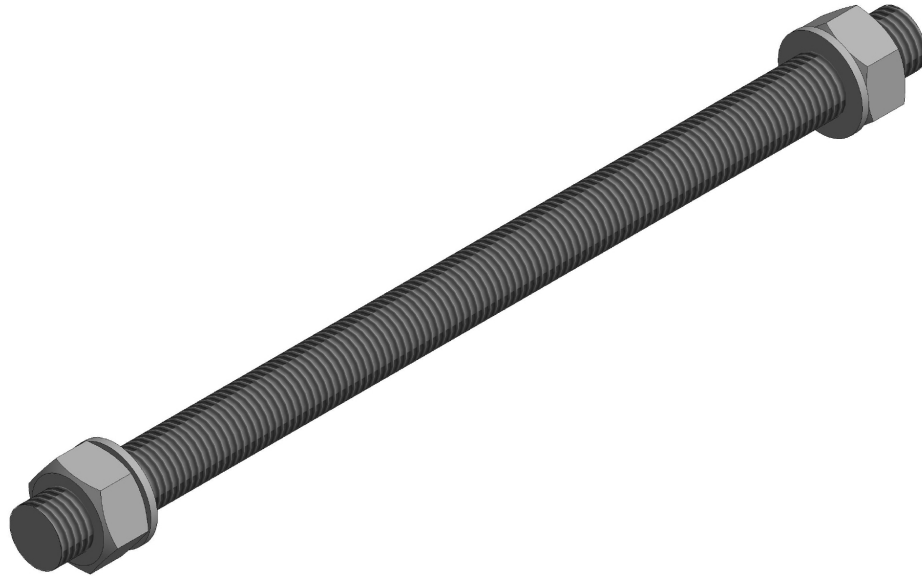

2857842 - Stud bolt M24 GB24-750

Description	Stud bolt M24x750 with nuts and washers.
Unit	PSC
Weight	2,85 kg
Material	Steel galvanised